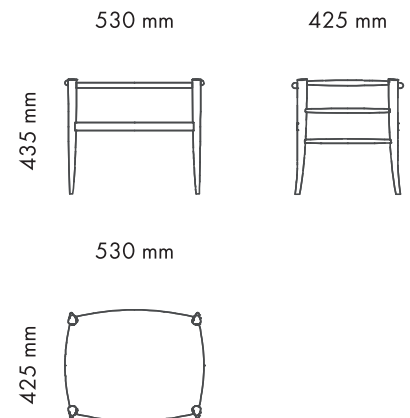

OVERALL DIMENSIONS

AVAILABLE FINISHINGS

- Natural beech wood and paper cord
- Laquered wood on request
- Polyester colour seat on request